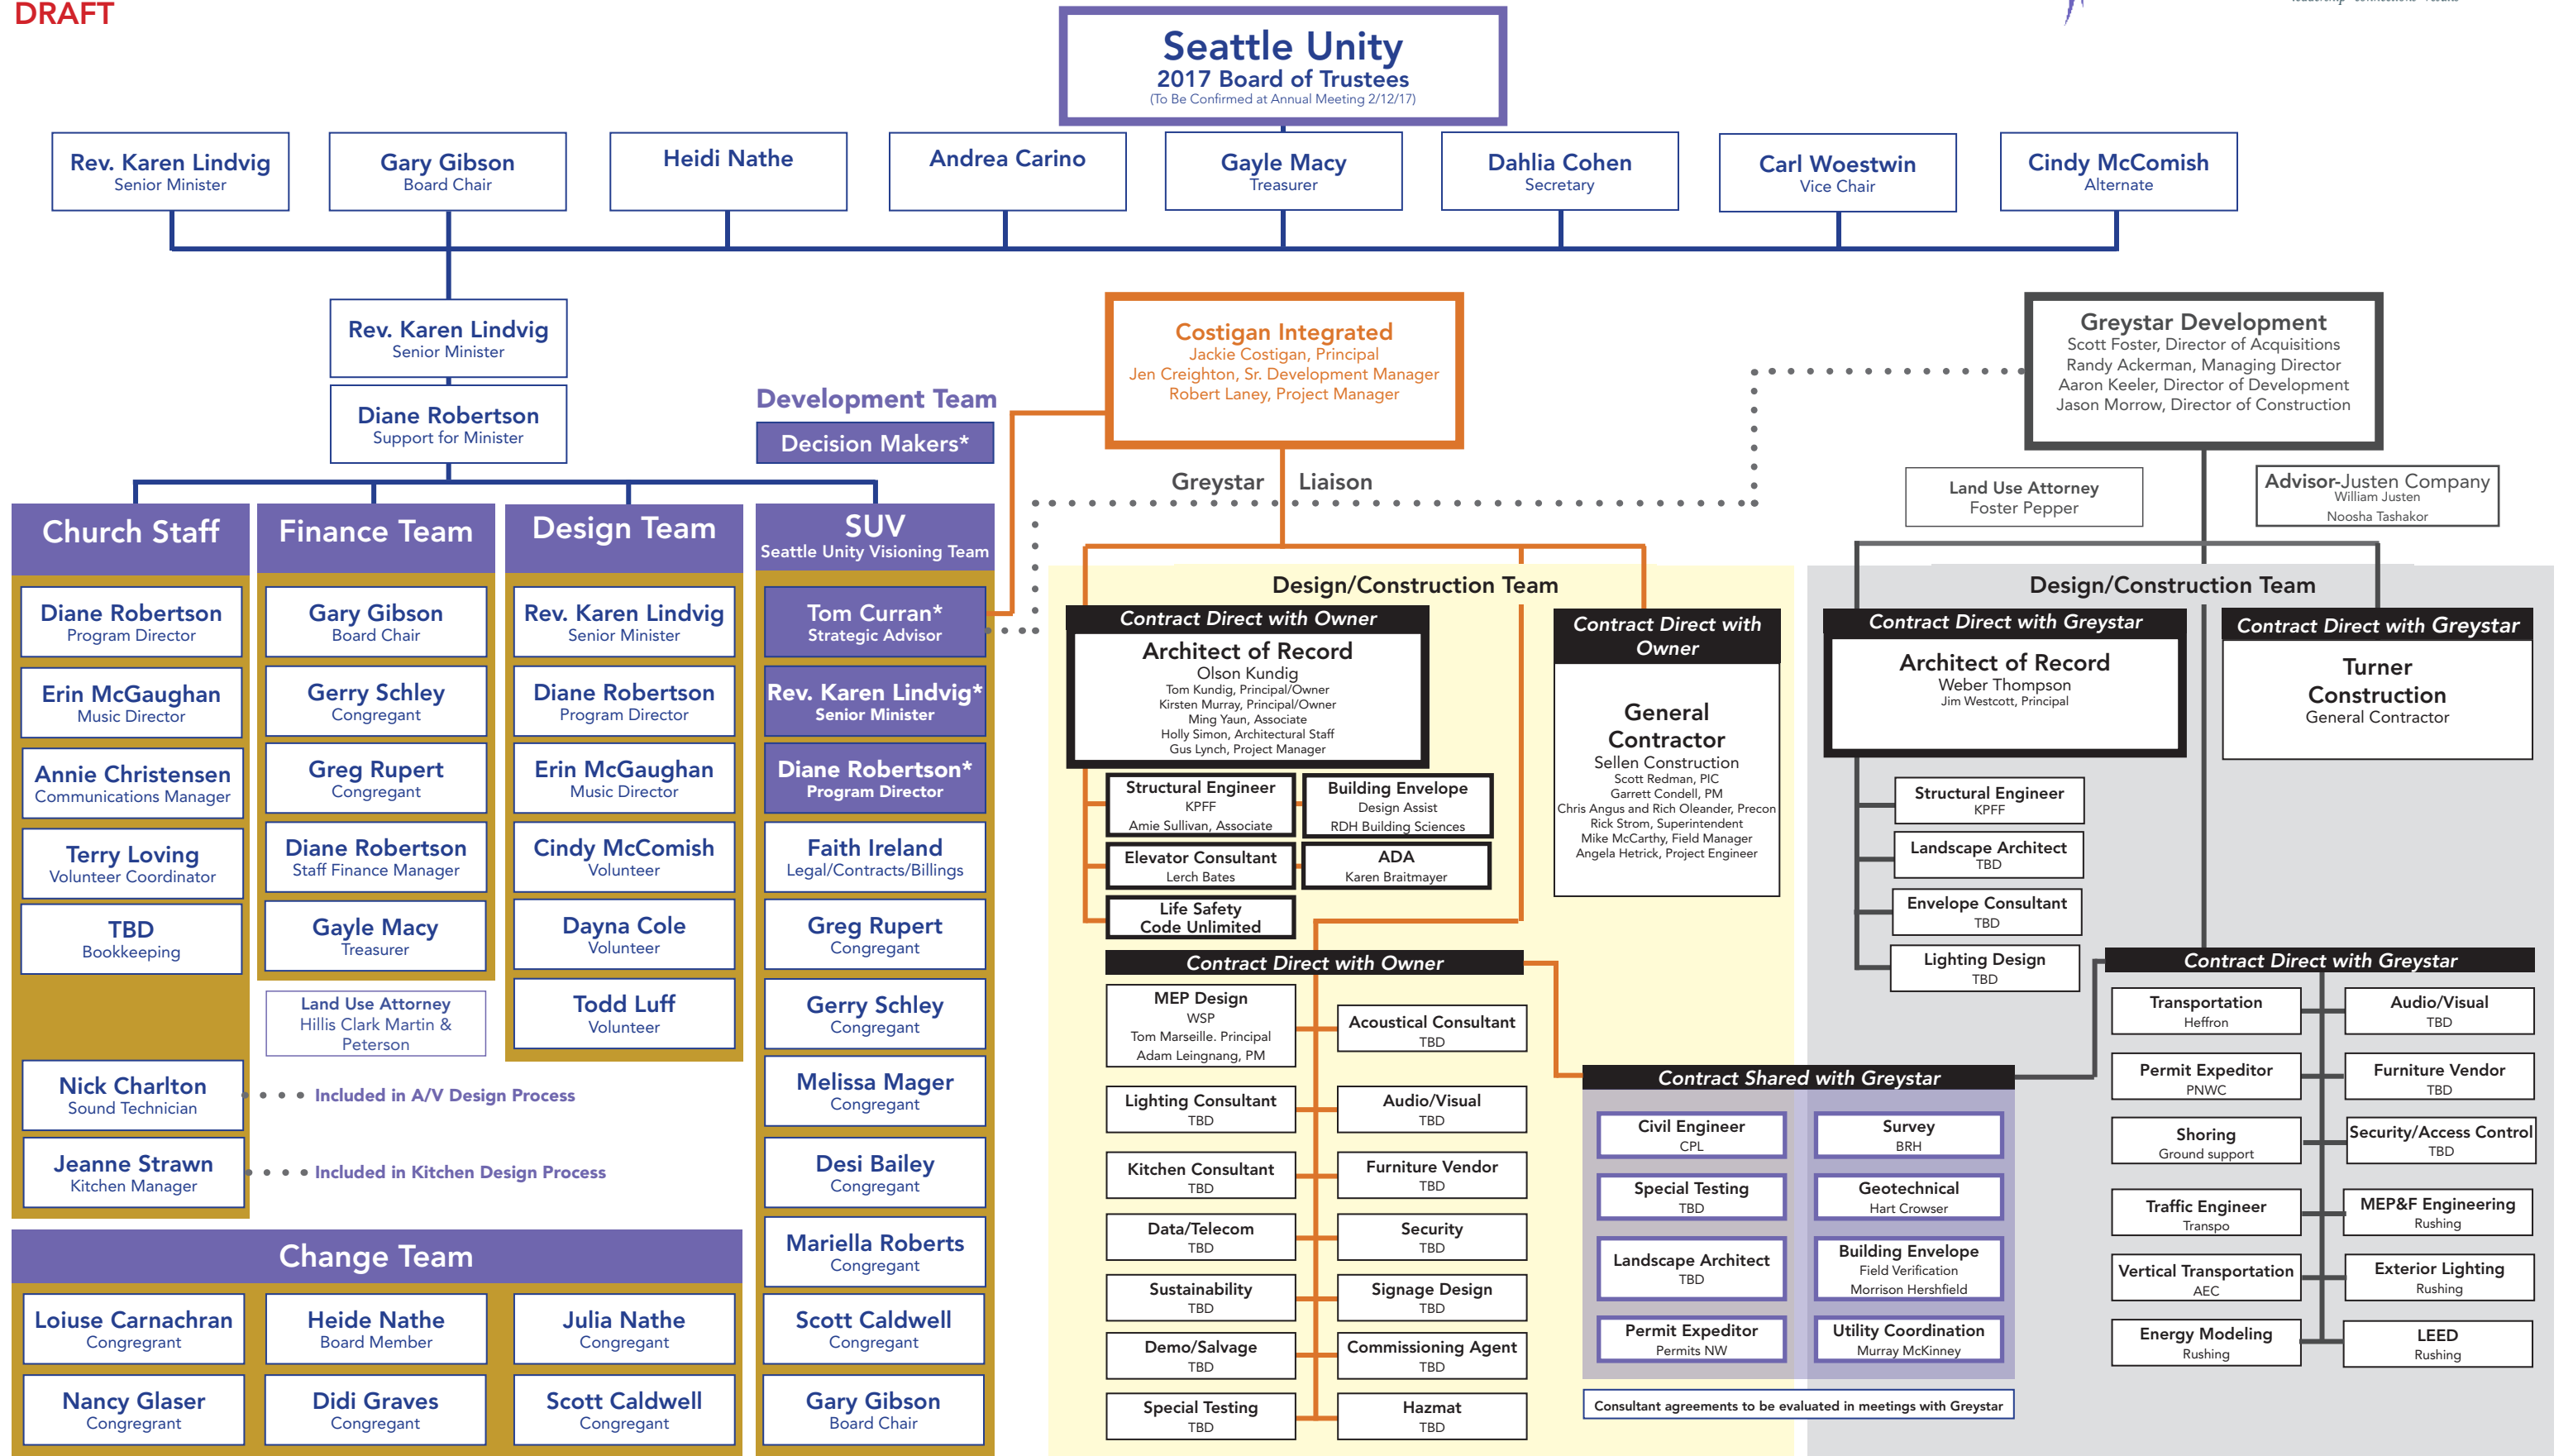

# Seattle Unity Organization Chart

10/13/17

DRAFT

Outreach and marketing team to inform congregation