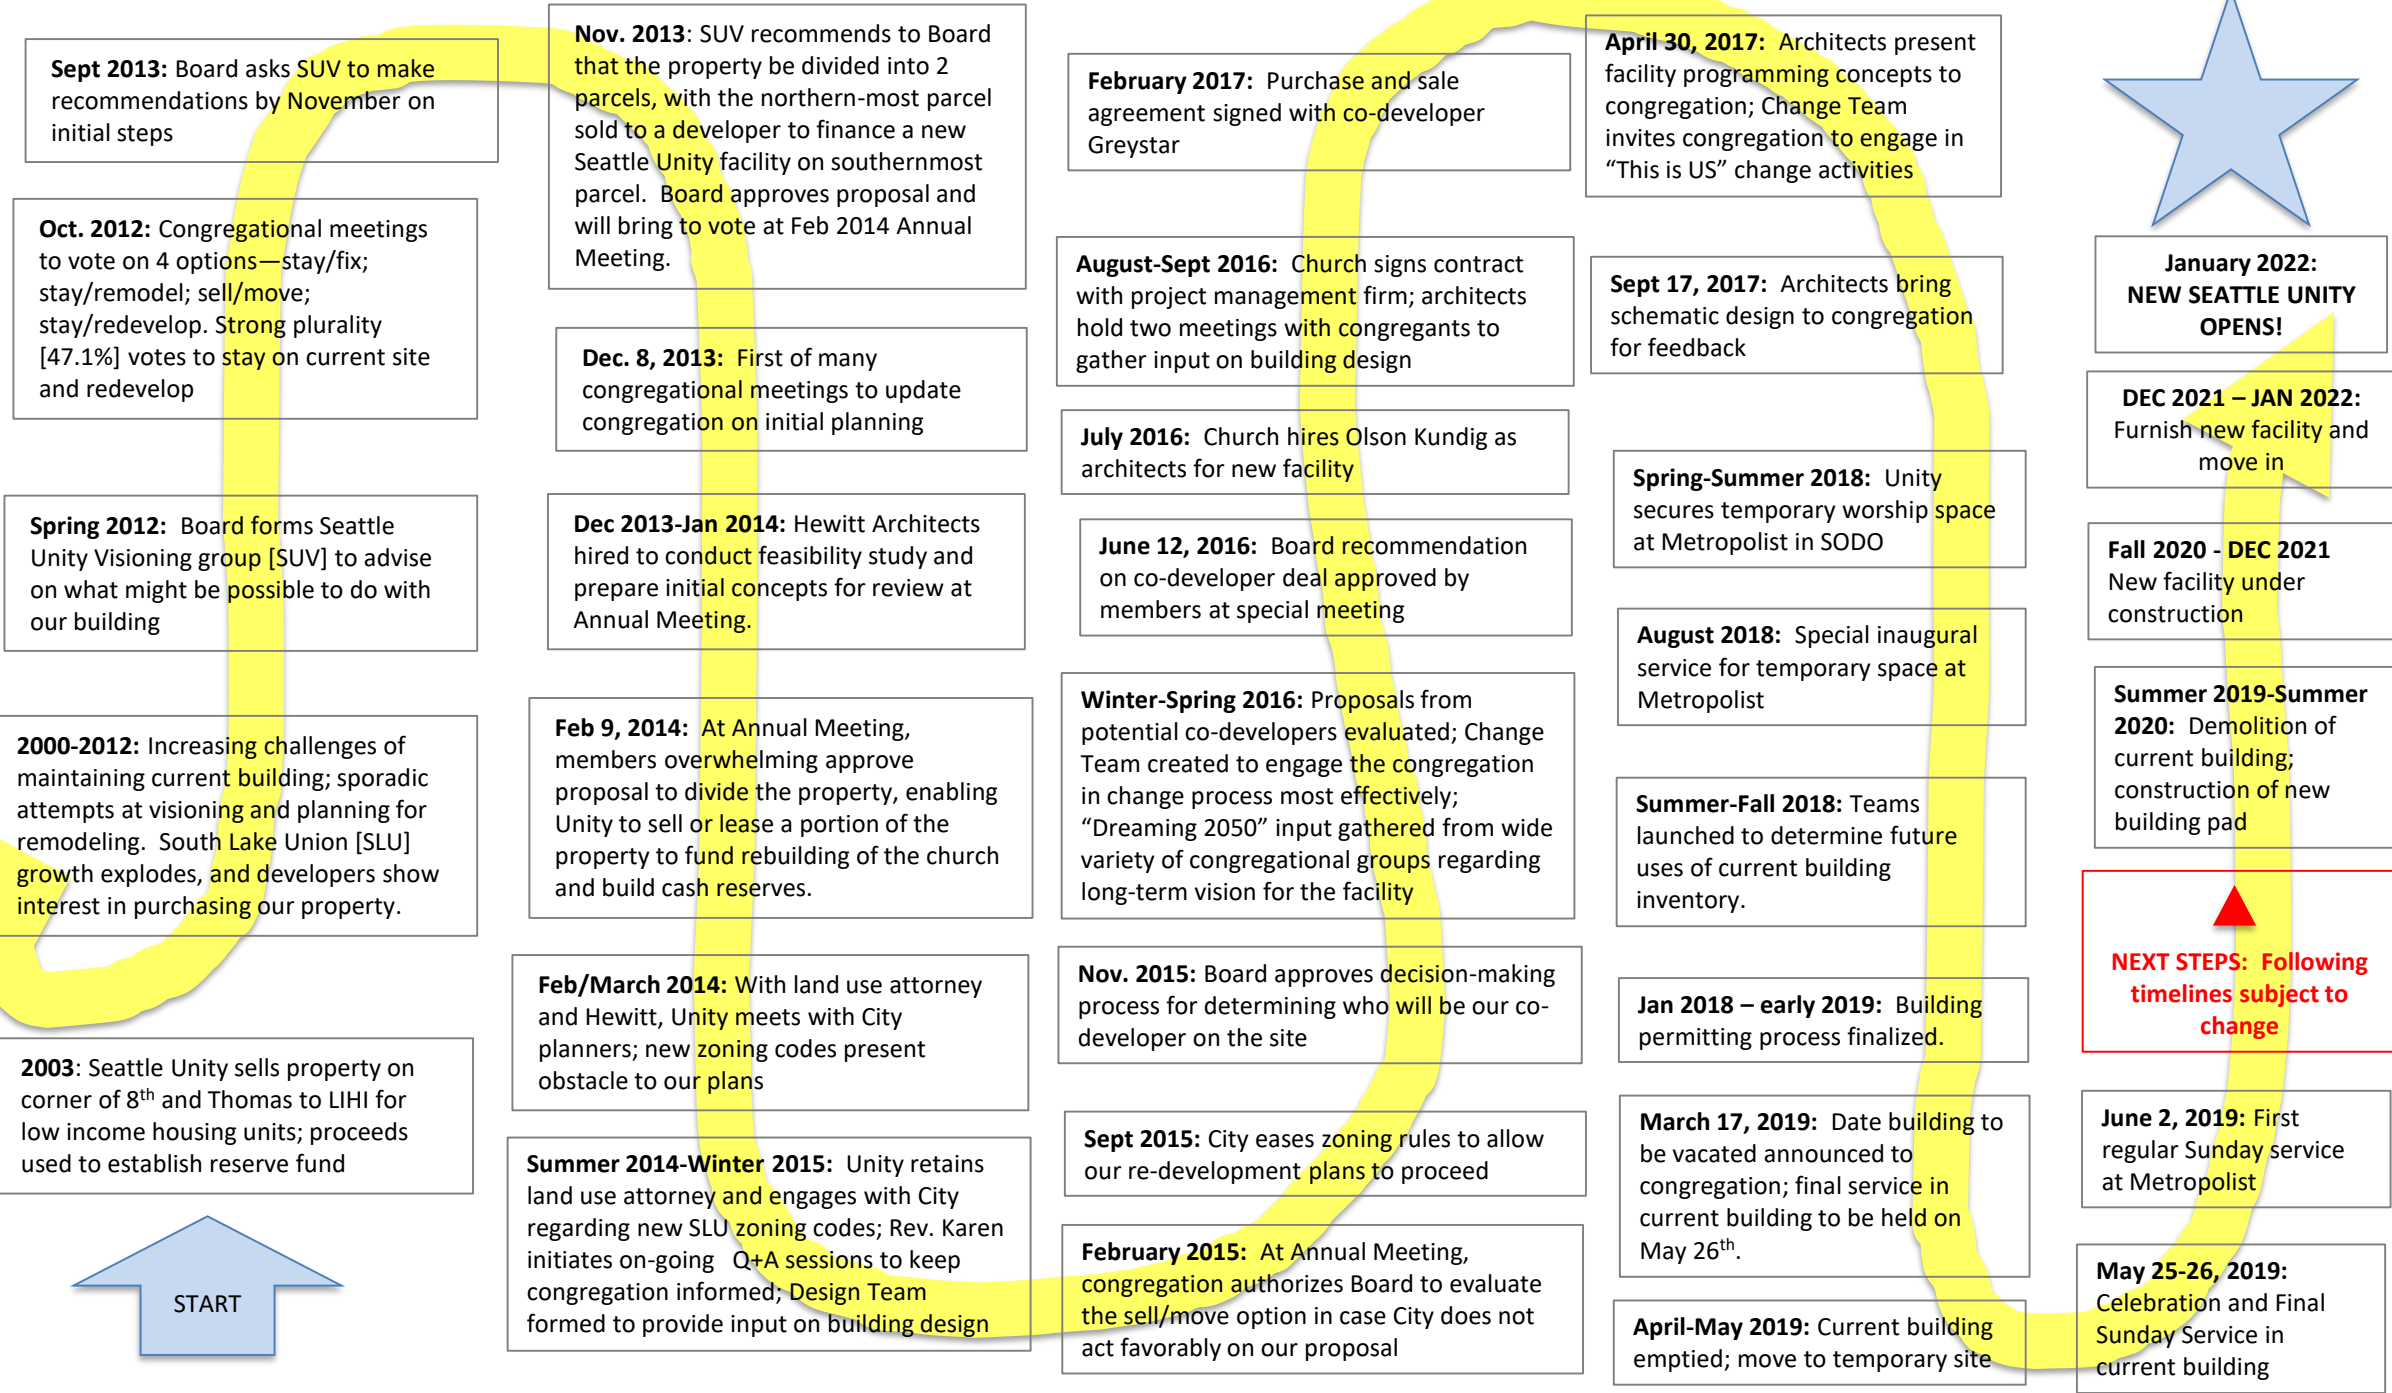

Updated: March 2019

SEATTLE UNITY: New Building Timeline

NEXT STEPS: Following timelines subject to change