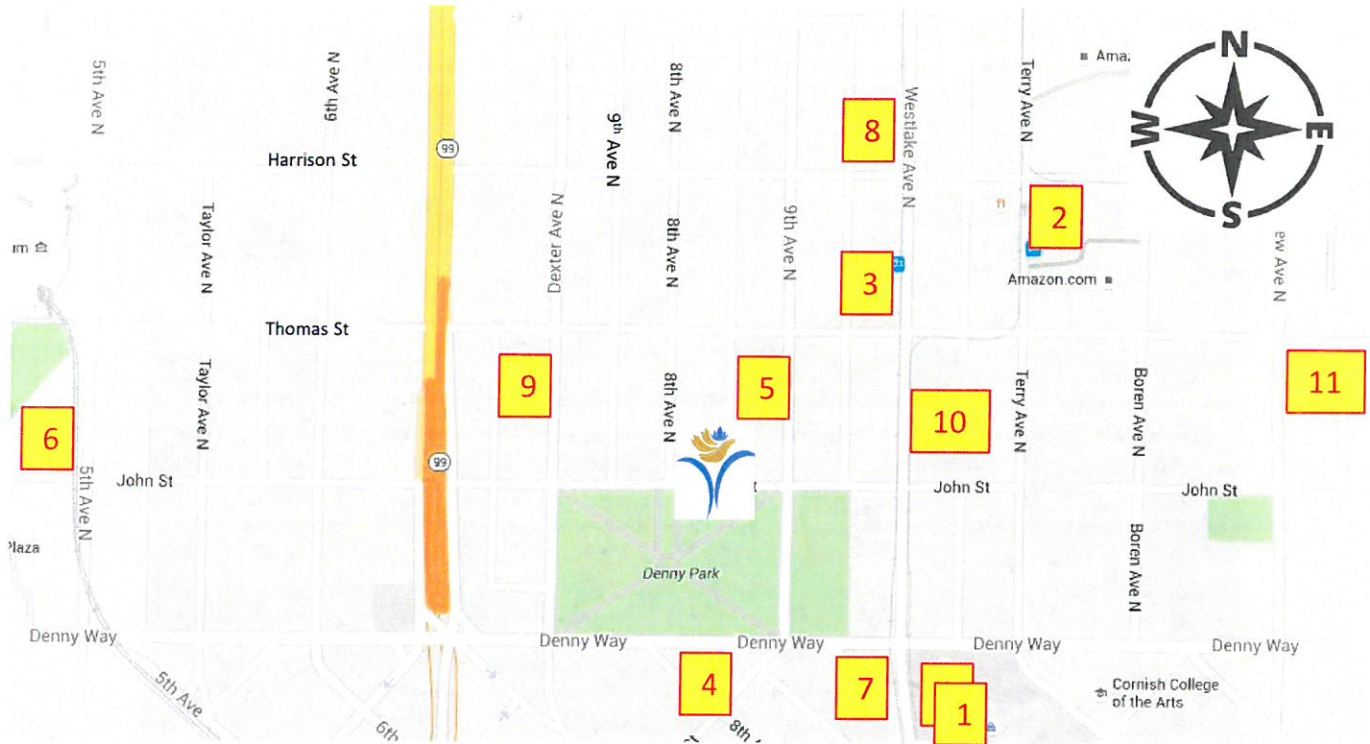

Restaurants in South Lake Union

1. Whole Foods – 1st level

Groceries & more
2210 Westlake Ave
(206) 621-9700
6 AM – 10 PM

Tutta Bella – 2nd level

\$\$-Pizza
2200 Westlake Ave
(206) 624-4422
11 AM – 10 PM

2. Cactus Restaurant

\$\$-Tex-Mex, Mexican
350 Terry Ave N
(206) 913-2250
11 AM – 10 PM

3. Yellow Dot Café

\$-Fast Good Food
301 Westlake Ave N
(206) 381-9200
Weekdays 7 AM – 8 PM
Weekends 9 AM – 3 PM

4. Shilla Restaurant

\$\$-Japanese, Korean
2300 8th Ave
(206) 623-9996
Weekdays 11 AM - 10 PM
Weekends 11:30 AM - 9 PM

2201 Westlake Ave
(206) 496-1236
6 AM – 4 PM

8. Serious Pie

\$\$-Pizza, Bakery, Sandwiches
401 Westlake Ave N
(206) 436-0050
11 AM to 10 PM

9. Emerald Grill

\$\$-American
211 Dexter Ave N
(206) 694-0070
Breakfast & Dinner only

10. La Toscanella

\$\$-Café & Bakery
116 Westlake Ave N
(206) 682-1044
Weekdays 6:30 AM - 6 AM
Weekends 8 AM – 3 PM

11. Royal Palace Bar and Grill

\$\$-Indian Restaurant
234 Fairview Ave N
(206) 400-7294
11 AM – 10 PM