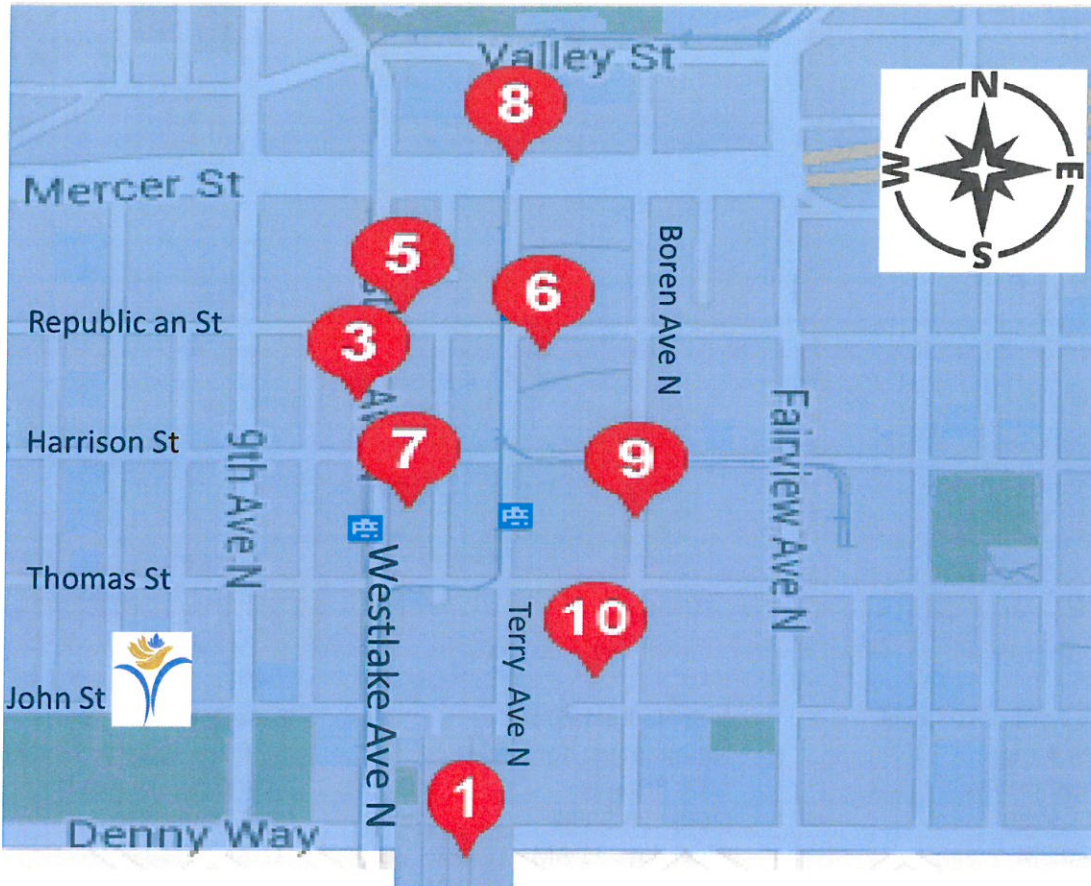

# Coffee & Tea in South Lake Union

**1. Whole Foods**

2210 Westlake Ave,  
Seattle, WA 98121  
(206) 621-9700  
Opens 6 AM

**3. Kakao Chocolate + Coffee**

415 Westlake Ave N  
Seattle, WA 98109  
Phone (206) 388-5467  
Opens 7:30 AM; NWH

**7. Starbucks**

330 Westlake Ave N  
Seattle, WA 98109  
Phone (206) 382-4624  
Opens 5 AM; NWH

**8. Top Pot Doughnuts**

590 Terry Ave N  
Seattle, WA 98109  
Phone (206) 995-8296  
Opens 7 AM; NWH

**9. Zoka Coffee Roaster**

351 Boren Ave N  
Seattle, WA 98109  
Phone (206) 545-4277  
Opens 6 AM Weekdays  
Opens 7 AM Weekends

**10. Rococo Coffee Roasting**

207 Boren Ave N  
Seattle, WA 98109  
(425) 803-9081  
Opens 7 AM; NWH